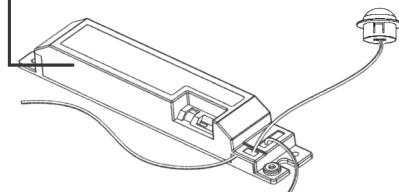

NOMENCLATURE

FAMILY SERIES

MiNi-PIR

MiNi-PIR™ DIMENSIONS

HOUSING

TRIM DIA – 1.2" / DEPTH – 0.9" / SNAP DIA – 0.8" / SNAP DEPTH – 0.4"

PLUG CORD

INTEGRAL CORD – 4" / ACCESSORY CORD – 20" / TOTAL CORD – 24"

BLUBaRS™ Retrofit System

Simple Smart Affordable™

Kit includes:

12x MiNi-PIR & **12x** PIR-XC-20IN

Sold Separately
Model: **BD35**
Driver 120/347V