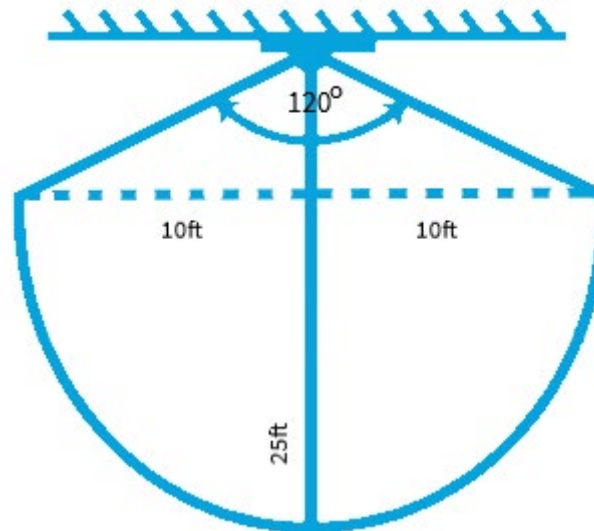

CONSTRUCTION

Light weight and robust injection moulded polycarbonate housing and lens. White powder coated steel ceiling doughnut trim ring included.

FLEXIBLE ELECTRICAL STANDARD FEATURES

MiNi-PIR™ is classified as a low voltage product and provided with low voltage plug cord for simple and easy connection to BLU DRIVE™. 3.3V DC input.

PERFORMANCE

MiNi-PIR™ includes passive infrared motion sensing technology along with a photocell for daylight control. Suitable for -20°C to +40°C ambient temperatures. 5 year standard warranty.

MOUNTING

MiNi-PIR™ is offered with three mounting options:

1. Snap into a standard 7/8 inch knockout hole.
2. White powder coated metal ceiling trim doughnut provided with two fastener holes for mounting in tile or drywall.
3. 90° Elbow offered as an accessory for mounting to standard 7/8 inch knockout hole on ends or sides of pendent or surface mounted fixtures.

COMPLIANCE

RoHS.

MOTION SENSOR COVERAGE BELOW

Visit www.blu-ecosystem.com for more information.

SIMPLE. AFFORDABLE. EFFECTIVE.